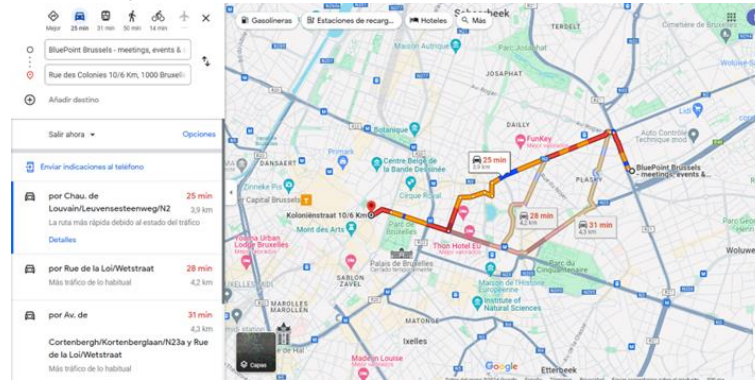

[BluePoint's website](#)

 Diamant Building, Blvd Auguste Reyers 80,
1030 Schaerbeek, Bélgica

Airport travel to Venue (12 bus to Meiser +
10 min walk)

[Direction map](#)

Directions Venue to City center

[Direction map](#)

Gresham Belson Hotel Brussels

 Av. des Anciens Combattants 1, 1140 Evere, 2,2 Km

[Direction map](#)

Best Western Plus Park Hotel Brussels

 Avenue De l'Yser 21, 1040 Bruxelles, 2,2 Km

[Direction map](#)

Courtyard by Marriott Brussels

 Av. des Olympiades 6, 1140 Brussels, 2,4 Km

[Direction map](#)

Hotel recommendations

| Water Europe Events

HOTELS NEARBY WATER EUROPE

Hotel NH Brussels EU Berlaymont

 Bd Charlemagne 11/19, 1000 Bruxelles, Belgium
2,4 Km

[Direction map](#)

9HOTELCENTRAL

 Rue des Colonies 10, 1000 Bruxelles, Belgium
3,6 Km

[Direction map](#)

Novotel

 Rue du Marché aux Herbes 120, 1000 Bruxelles, Belgium
4 Km

[Direction map](#)

Thank You