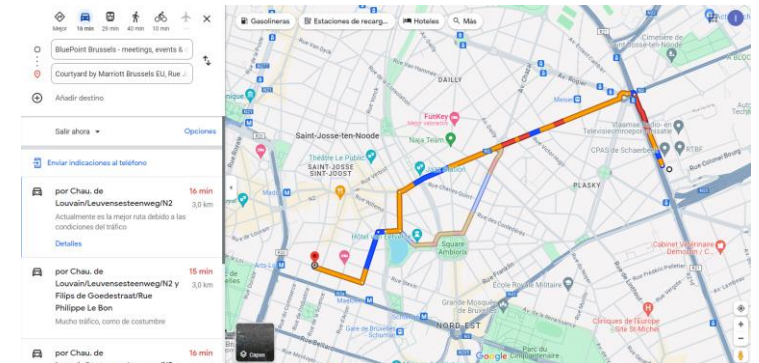

[BluePoint's website](#)

 Diamant Building, Blvd Auguste Reyers 80,
1030 Schaerbeek, Bélgica

Airport travel to Venue (12 bus to Meiser +
10 min walk)

[Direction map](#)

Directions Venue to City center

[Direction map](#)

Gresham Belson Hotel Brussels

 Av. des Anciens Combattants 1, 1140 Evere, 2,2 Km

[Direction map](#)

Best Western Plus Park Hotel Brussels

 Avenue De l'Yser 21, 1040 Bruxelles, 2,2 Km

[Direction map](#)

Courtyard by Marriott Brussels

 Av. des Olympiades 6, 1140 Brussels, 2,4 Km

[Direction map](#)

Hotel recommendations

| Water Europe Events

HOTELS NEARBY WATER EUROPE

Hotel NH Brussels EU Berlaymont

 Bd Charlemagne 11/19, 1000 Bruxelles, Belgium
2,4 Km

[Direction map](#)

9HOTELCENTRAL

 Rue des Colonies 10, 1000 Bruxelles, Belgium
3,6 Km

[Direction map](#)

Novotel

 Rue du Marché aux Herbes 120, 1000 Bruxelles, Belgium
4 Km

[Direction map](#)

Thank You