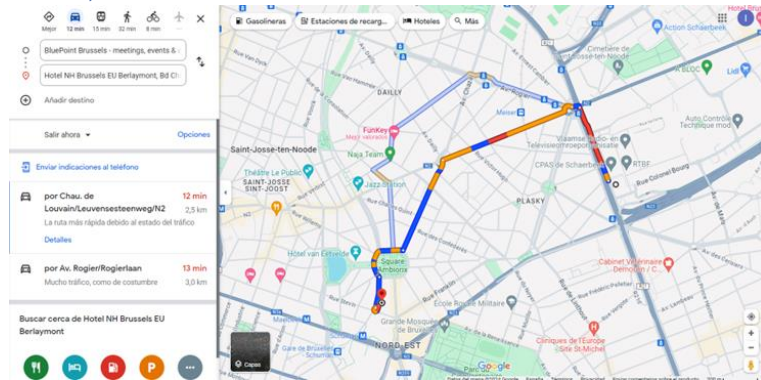

Water Europe Events

Support document on logistics, nearby hotels and other information you might need

2024

Location: Bluepoint Brussels (Boulevard A. Reyers 80, 1030 Brussels)

WE Events Venue

| Water Europe Events

Gresham Belson Hotel Brussels

 Av. des Anciens Combattants 1, 1140 Evere, 2,2 Km

[Direction map](#)

Best Western Plus Park Hotel Brussels

 Avenue De l'Yser 21, 1040 Bruxelles, 2,2 Km

[Direction map](#)

Courtyard by Marriott Brussels

 Av. des Olympiades 6, 1140 Brussels, 2,4 Km

[Direction map](#)

Hotel recommendations

| Water Europe Events

HOTELS NEARBY WATER EUROPE

Hotel NH Brussels EU Berlaymont

 Bd Charlemagne 11/19, 1000 Bruxelles, Belgium
2,4 Km

[Direction map](#)

9HOTELCENTRAL

 Rue des Colonies 10, 1000 Bruxelles, Belgium
3,6 Km

[Direction map](#)

Novotel

 Rue du Marché aux Herbes 120, 1000 Bruxelles, Belgium
4 Km

[Direction map](#)

Thank You