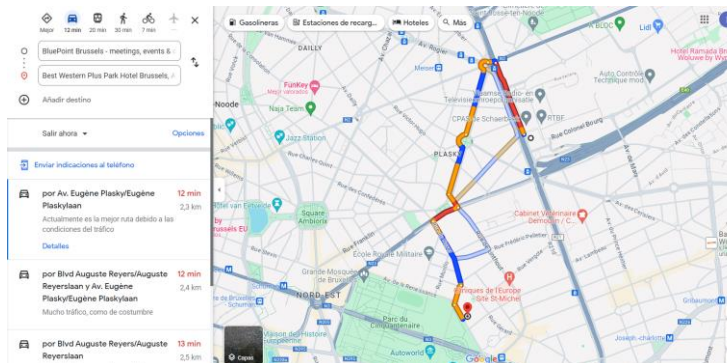

[BluePoint's website](#)

 Diamant Building, Blvd Auguste Reyers 80,
1030 Schaerbeek, Bélgica

Airport travel to Venue (12 bus to Meiser +
10 min walk)

[Direction map](#)

Directions Venue to City center

[Direction map](#)

Gresham Belson Hotel Brussels

 Av. des Anciens Combattants 1, 1140 Evere, 2,2 Km

[Direction map](#)

Best Western Plus Park Hotel Brussels

 Avenue De l'Yser 21, 1040 Bruxelles, 2,2 Km

[Direction map](#)

Courtyard by Marriott Brussels

 Av. des Olympiades 6, 1140 Brussels, 2,4 Km

[Direction map](#)

Hotel recommendations

| Water Europe Events

HOTELS NEARBY WATER EUROPE

Hotel NH Brussels EU Berlaymont

 Bd Charlemagne 11/19, 1000 Bruxelles, Belgium
2,4 Km

[Direction map](#)

9HOTELCENTRAL

 Rue des Colonies 10, 1000 Bruxelles, Belgium
3,6 Km

[Direction map](#)

Novotel

 Rue du Marché aux Herbes 120, 1000 Bruxelles, Belgium
4 Km

[Direction map](#)

Thank You