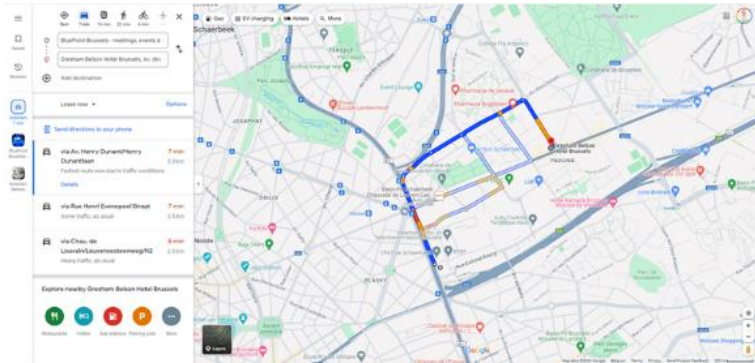

Water Europe Events

Support document on logistics, nearby hotels and other information you might need

2024

Location: Bluepoint Brussels (Boulevard A. Reyers 80, 1030 Brussels)

WE Events Venue

| Water Europe Events

[BluePoint's website](#)

 Diamant Building, Blvd Auguste Reyers 80,
1030 Schaerbeek, Bélgica

Airport travel to Venue (12 bus to Meiser +
10 min walk)

[Direction map](#)

Directions Venue to City center

[Direction map](#)

Gresham Belson Hotel Brussels

 Av. des Anciens Combattants 1, 1140 Evere, 2,2 Km

[Direction map](#)

Best Western Plus Park Hotel Brussels

 Avenue De l'Yser 21, 1040 Bruxelles, 2,2 Km

[Direction map](#)

Courtyard by Marriott Brussels

[Direction map](#)

9HOTELCENTRAL

 Rue des Colonies 10, 1000 Bruxelles, Belgium
3,6 Km

[Direction map](#)

Novotel

 Rue du Marché aux Herbes 120, 1000 Bruxelles, Belgium
4 Km

[Direction map](#)

Thank You