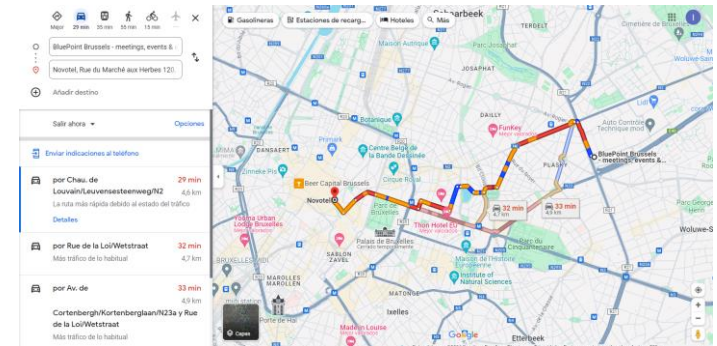

[BluePoint's website](#)

 Diamant Building, Blvd Auguste Reyers 80,
1030 Schaerbeek, Bélgica

Airport travel to Venue (12 bus to Meiser +
10 min walk)

[Direction map](#)

Directions Venue to City center

[Direction map](#)

Gresham Belson Hotel Brussels

 Av. des Anciens Combattants 1, 1140 Evere, 2,2 Km

[Direction map](#)

Best Western Plus Park Hotel Brussels

 Avenue De l'Yser 21, 1040 Bruxelles, 2,2 Km

[Direction map](#)

Courtyard by Marriott Brussels

 Av. des Olympiades 6, 1140 Brussels, 2,4 Km

[Direction map](#)

Hotel recommendations

| Water Europe Events

HOTELS NEARBY WATER EUROPE

Hotel NH Brussels EU Berlaymont

 Bd Charlemagne 11/19, 1000 Bruxelles, Belgium
2,4 Km

[Direction map](#)

9HOTELCENTRAL

 Rue des Colonies 10, 1000 Bruxelles, Belgium
3,6 Km

[Direction map](#)

Novotel

 Rue du Marché aux Herbes 120, 1000 Bruxelles, Belgium
4 Km

[Direction map](#)

Thank You