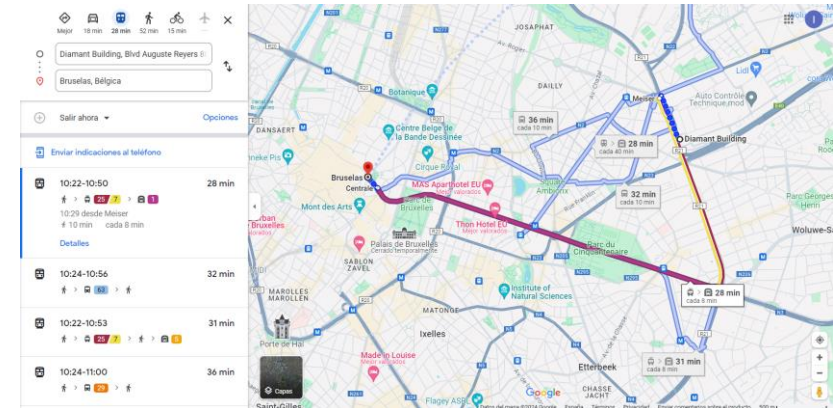

Water Europe Events

Support document on logistics, nearby hotels and other information you might need

2024

Location: Bluepoint Brussels (Boulevard A. Reyers 80, 1030 Brussels)

WE Events Venue

| Water Europe Events

[BluePoint's website](#)

 Diamant Building, Blvd Auguste Reyers 80,
1030 Schaerbeek, Bélgica

Airport travel to Venue (12 bus to Meiser +
10 min walk)

[Direction map](#)

Directions Venue to City center

[Direction map](#)

 Av. des Olympiades 6, 1140 Brussels, 2,4 Km

[Direction map](#)

Hotel recommendations

| Water Europe Events

HOTELS NEARBY WATER EUROPE

Hotel NH Brussels EU Berlaymont

 Bd Charlemagne 11/19, 1000 Bruxelles, Belgium
2,4 Km

[Direction map](#)

9HOTELCENTRAL

 Rue des Colonies 10, 1000 Bruxelles, Belgium
3,6 Km

[Direction map](#)

Novotel

 Rue du Marché aux Herbes 120, 1000 Bruxelles, Belgium
4 Km

[Direction map](#)

Thank You